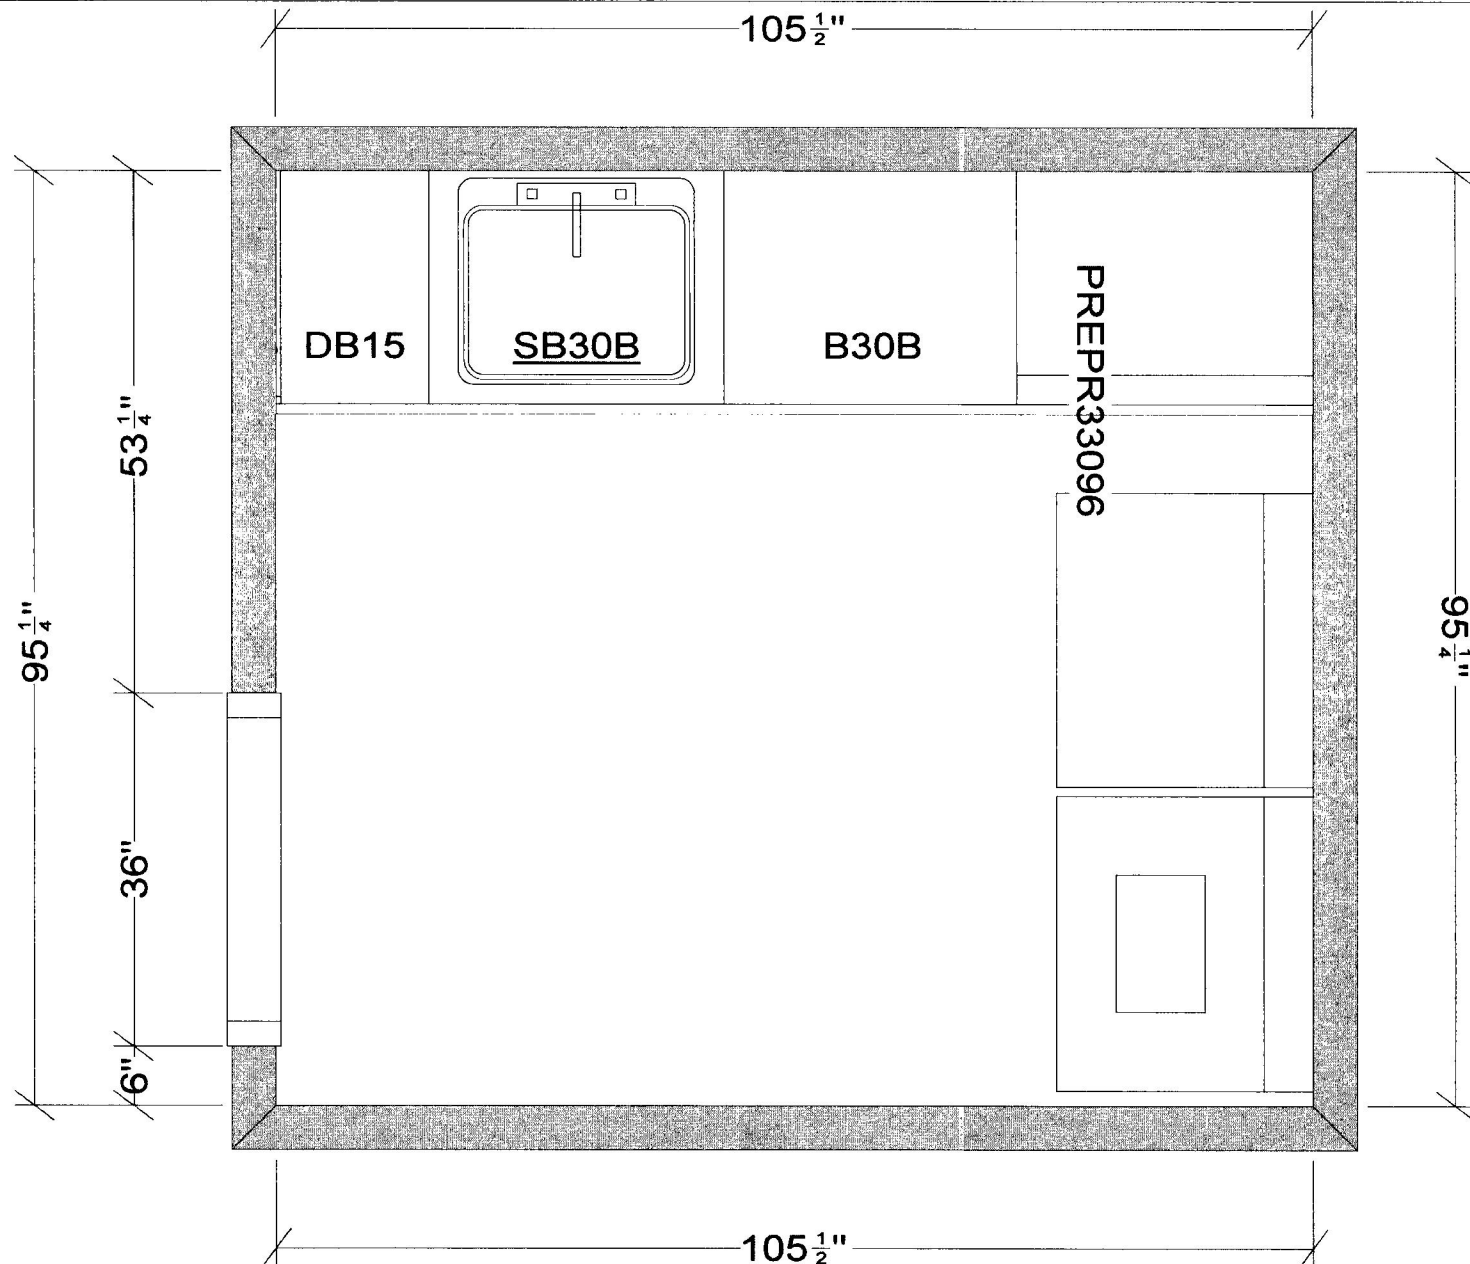

All dimensions size designations given are subject to verification on job site and adjustment to fit job conditions.

This is an original design and must not be released or copied unless applicable fee has been paid or job order placed.

Designed: 7/24/2014
Printed: 8/8/2014