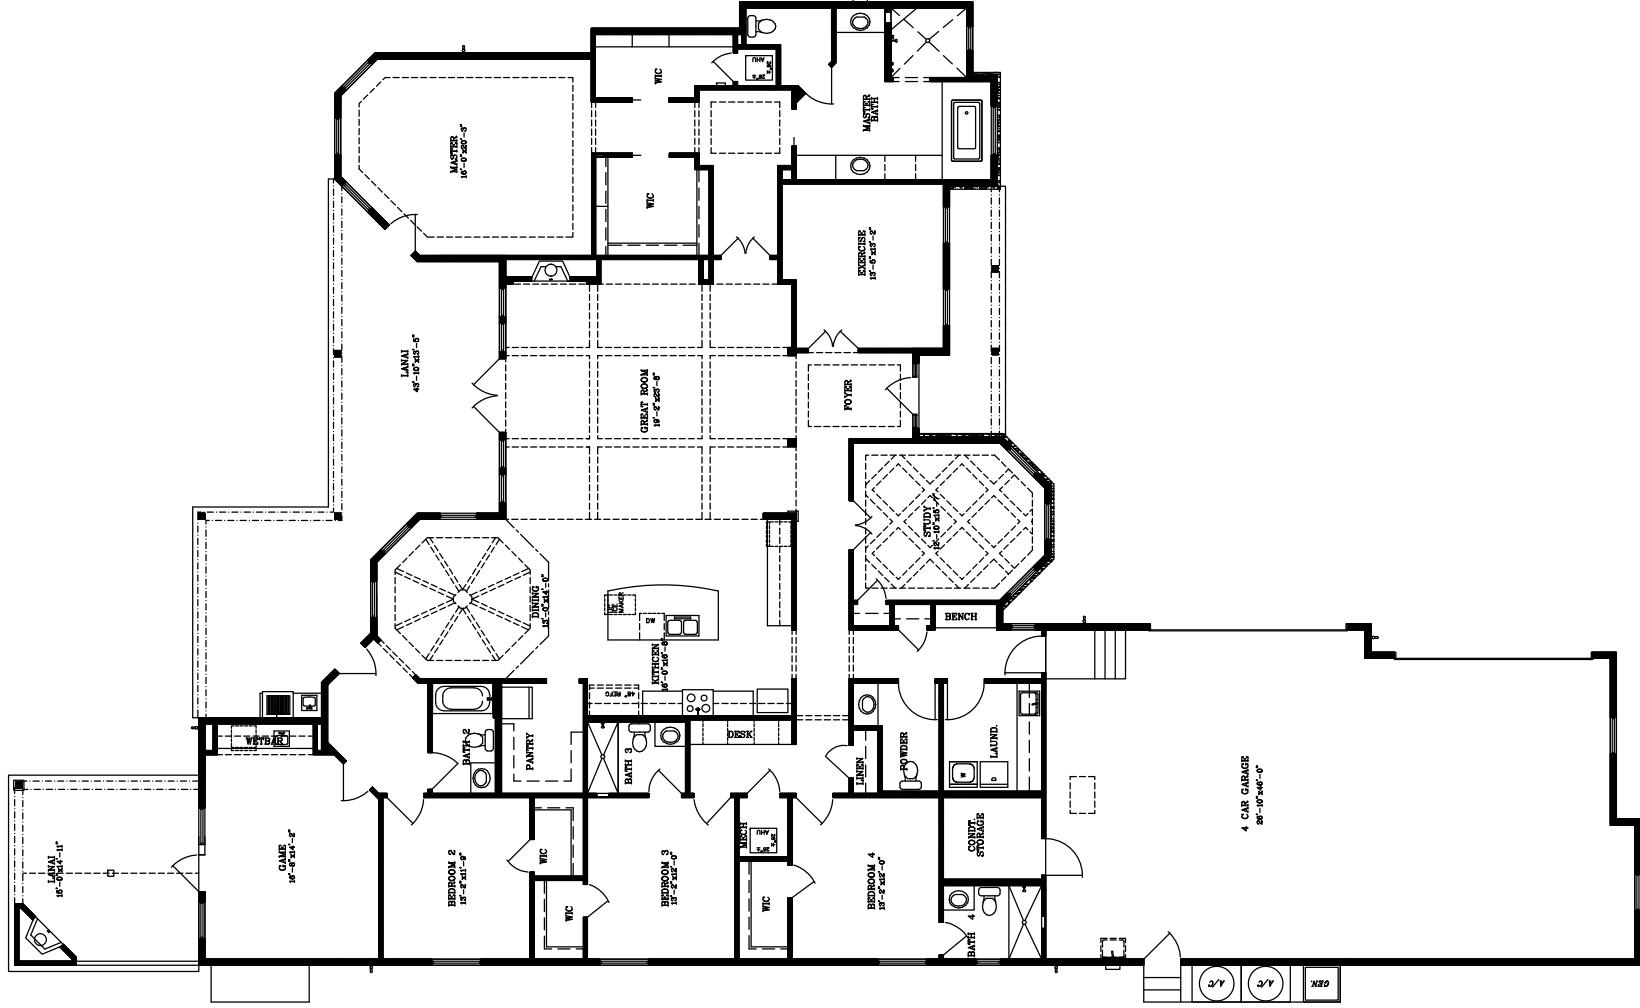

Law Residence
4063 SF/ 4 BR/ 3.5 Bath/
78'-6"X132'-5"

Law Residence
 4063 SF/ 4 BR/ 3.5 Bath/
 78'-6"X132'-5"